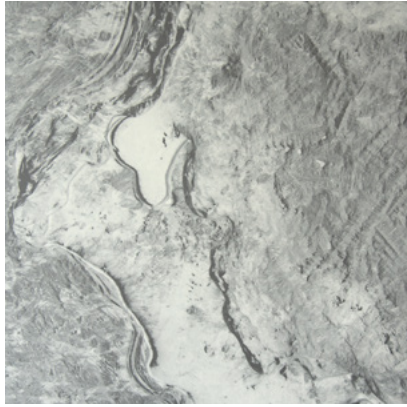

Calico

TERRA

Tear Sheet

Terra is inspired by the metaphysical qualities of lead.

AETHER

ALUM

ASTRA

COMET

DISCLAIMER
Panel maps represent mural artwork only. Reference the physical sample for color and texture.

PANEL WIDTH
51" / 1295 mm trimmed

FLAMMABILITY
ASTM E84 Adhered Class A

DETAILS
Custom options available