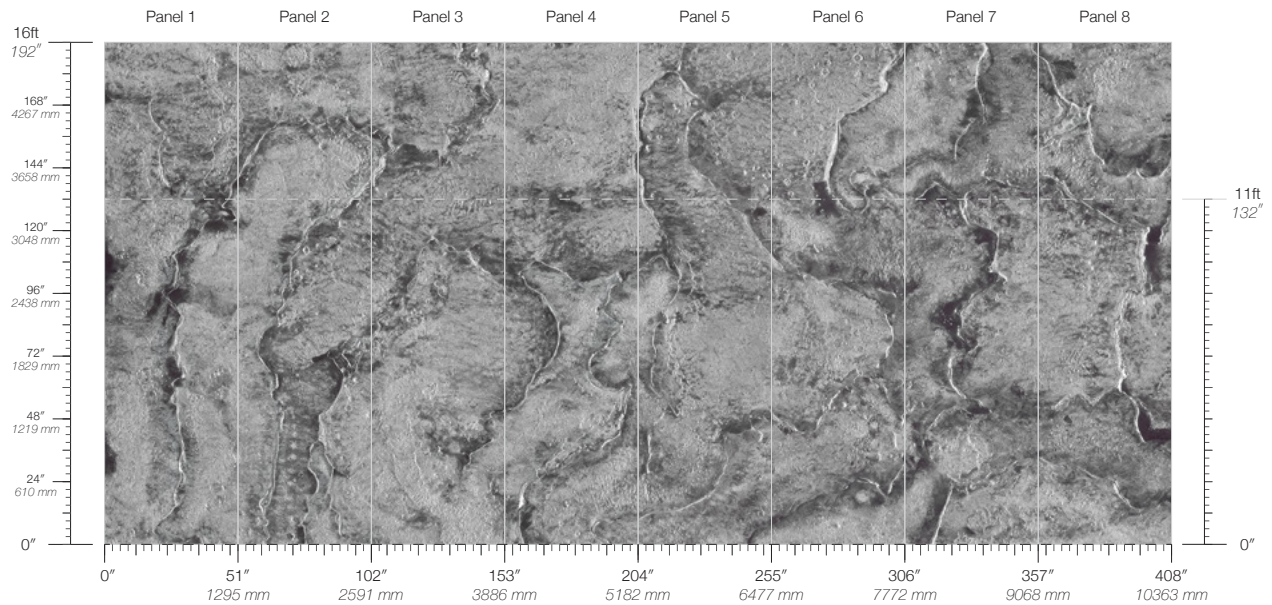

Terra Element

Suitable for residential and commercial projects

COLOR
Element

STOCK
Made to order

REPEAT
Non-repeating

CONTACT
sales@calicowallpaper.com
+1 718 243 1705
57 Lispenard Street
New York, NY 10013 USA

ITEM
3905

MINIMUM
1 panel

LEAD TIME
4 weeks to print

CONTENT
Type II Vinyl

MAINTENANCE
Water-based cleanser

ORIGIN
USA

DISCLAIMER
Panel maps represent mural artwork only. Reference the physical sample for color and texture.

PANEL WIDTH
51" / 1295 mm trimmed

FLAMMABILITY
ASTM E84 Adhered Class A

DETAILS
Custom options available

PANEL HEIGHT
132" / 3353 mm standard
192" / 4877 mm extended

PRICE
Available upon request